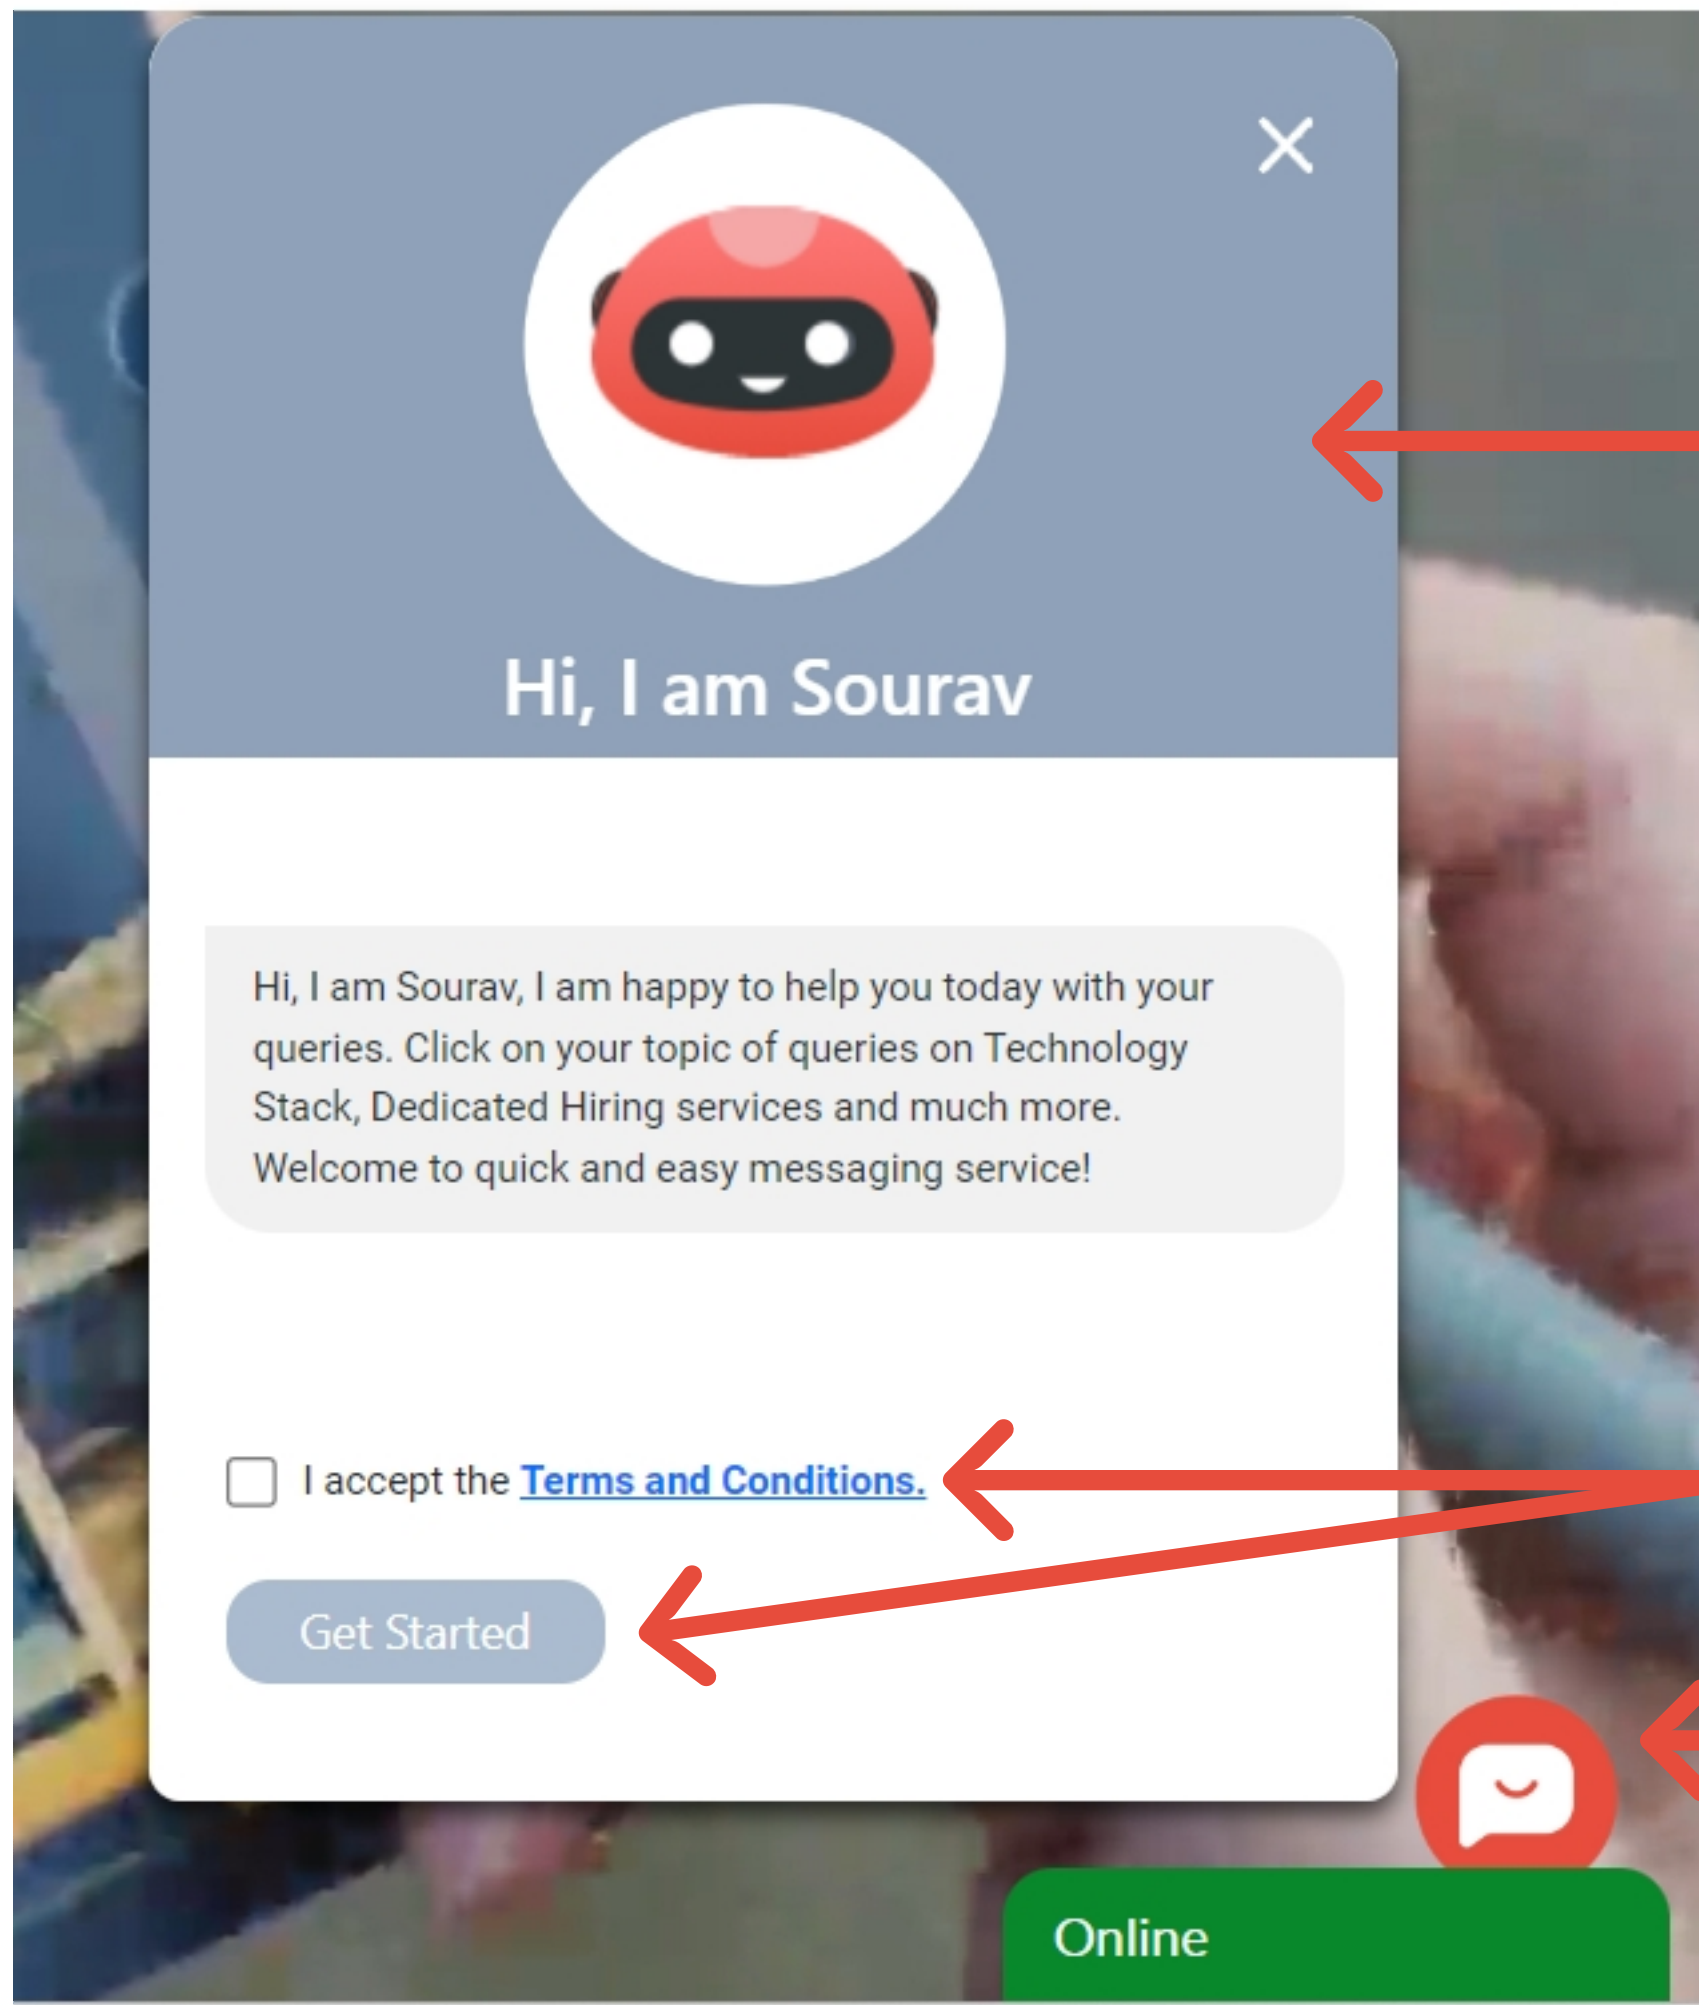

Feedback_V1.0

Old chat bot icon appearing after a while.

COMPANY BLOG **Quick Enquiry**

Overall design of Welcome screen to be change based on the updated design

Change the text color and button style as well.

Chat UI, should cover the Icon

Check the design, there should not be any profile icon.

Check the round value of the corner Also check the alignment.

Also check the design here

Check the overall popup design.