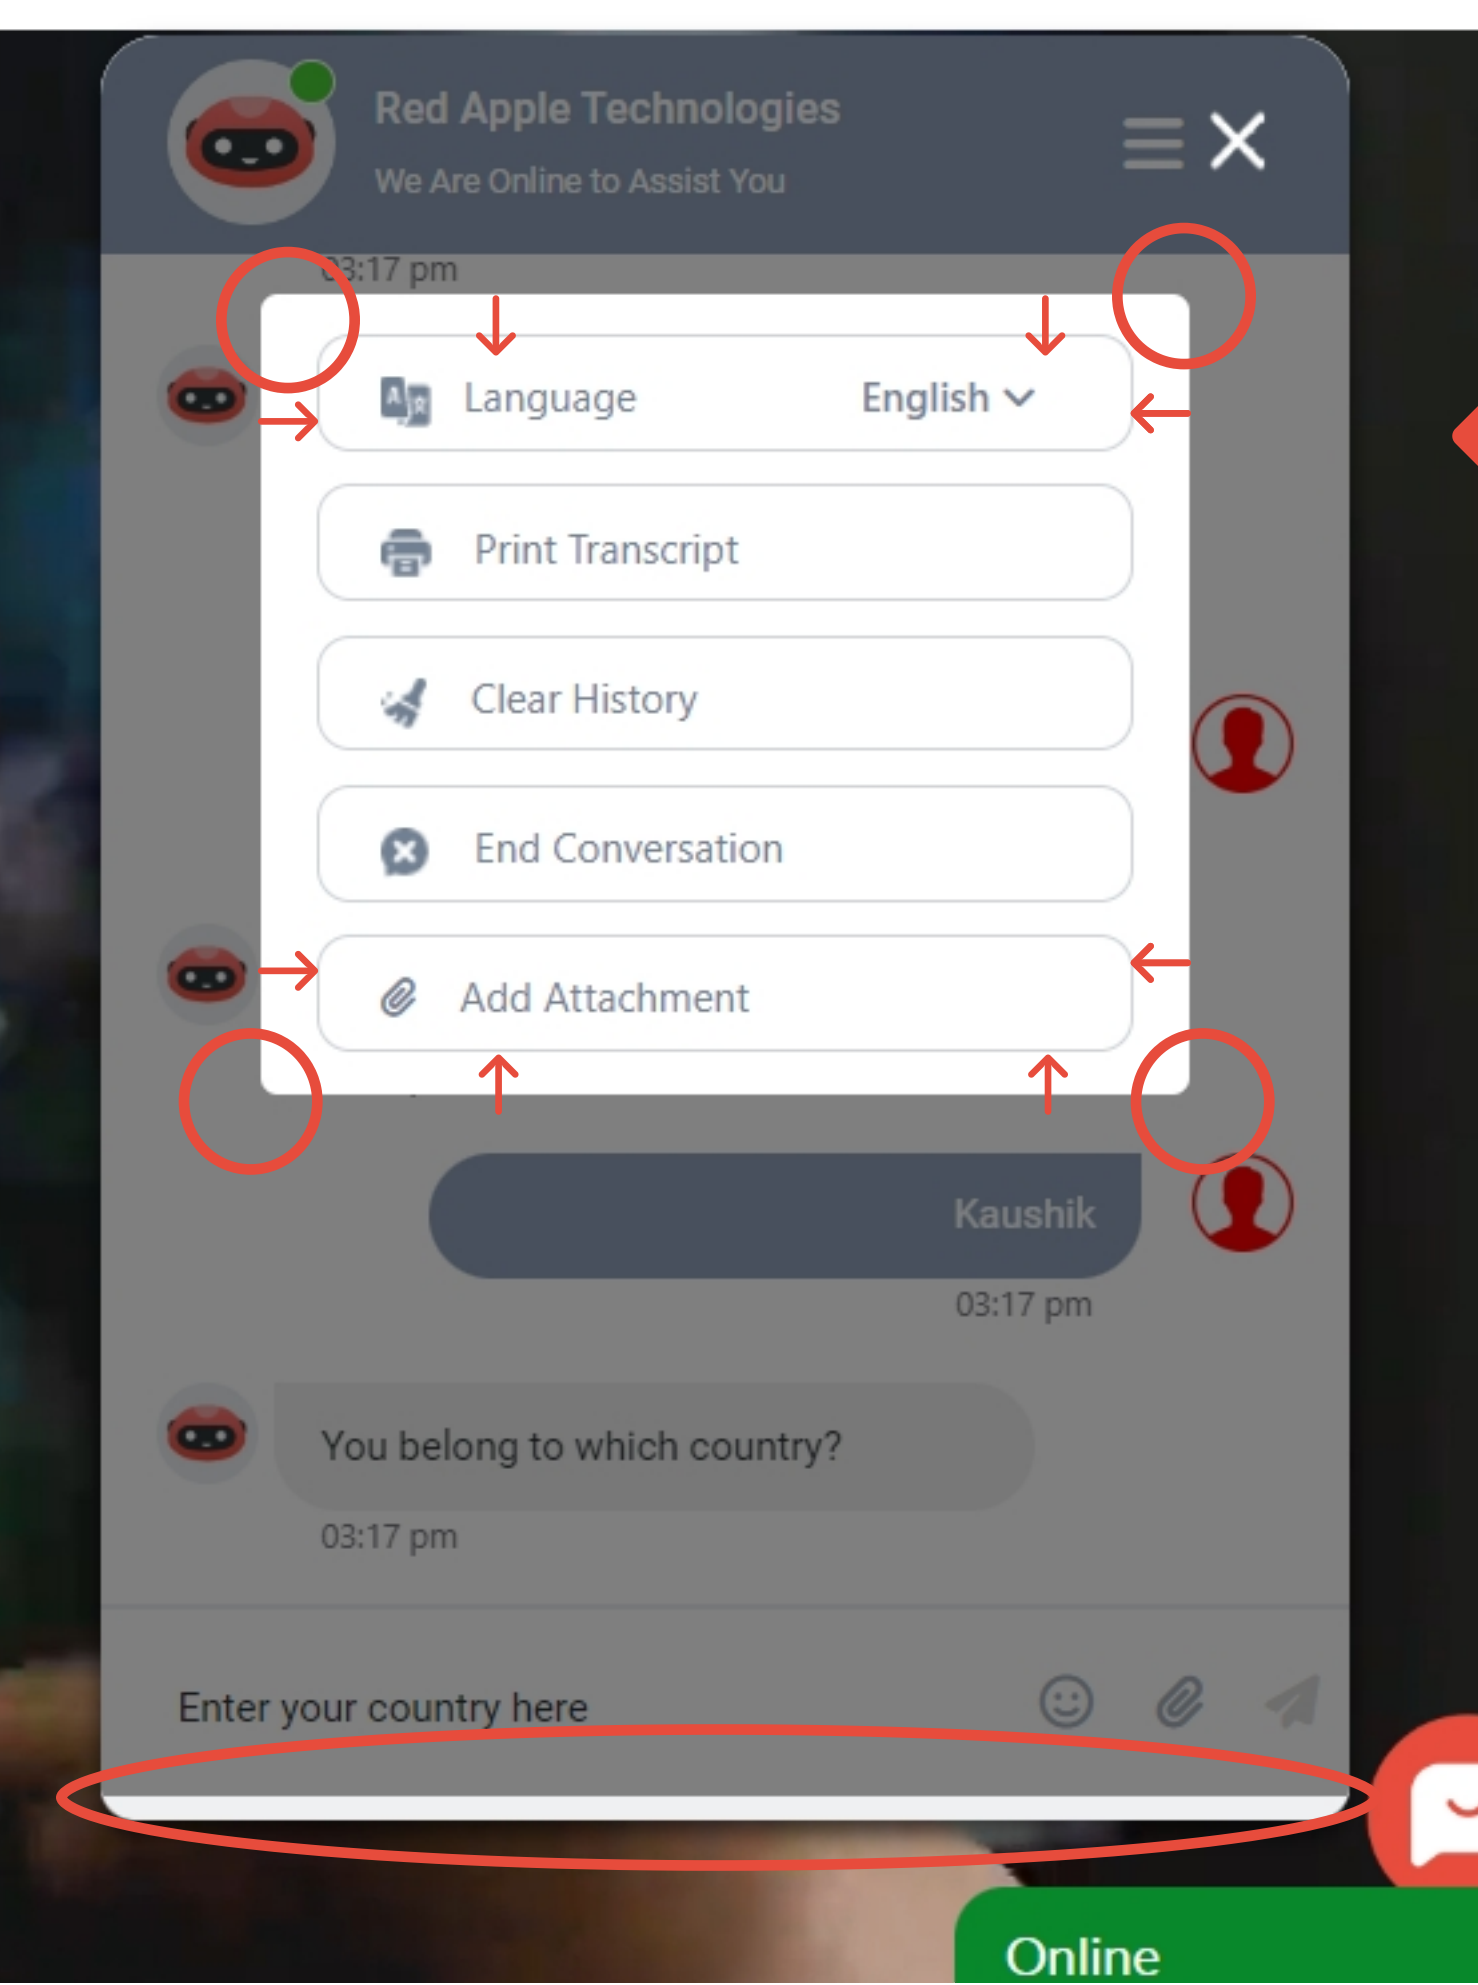

Feedback_V1.0

Old chat bot icon appearing after a while.

COMPANY BLOG **Quick Enquiry**

Overall design of Welcome screen to be change based on the updated design

Change the text color and button style as well.

Chat UI, should cover the Icon

Check the design, there should not be any profile icon.

Check the round value of the corner Also check the alignment.

Also check the design here

Check the overall popup design.