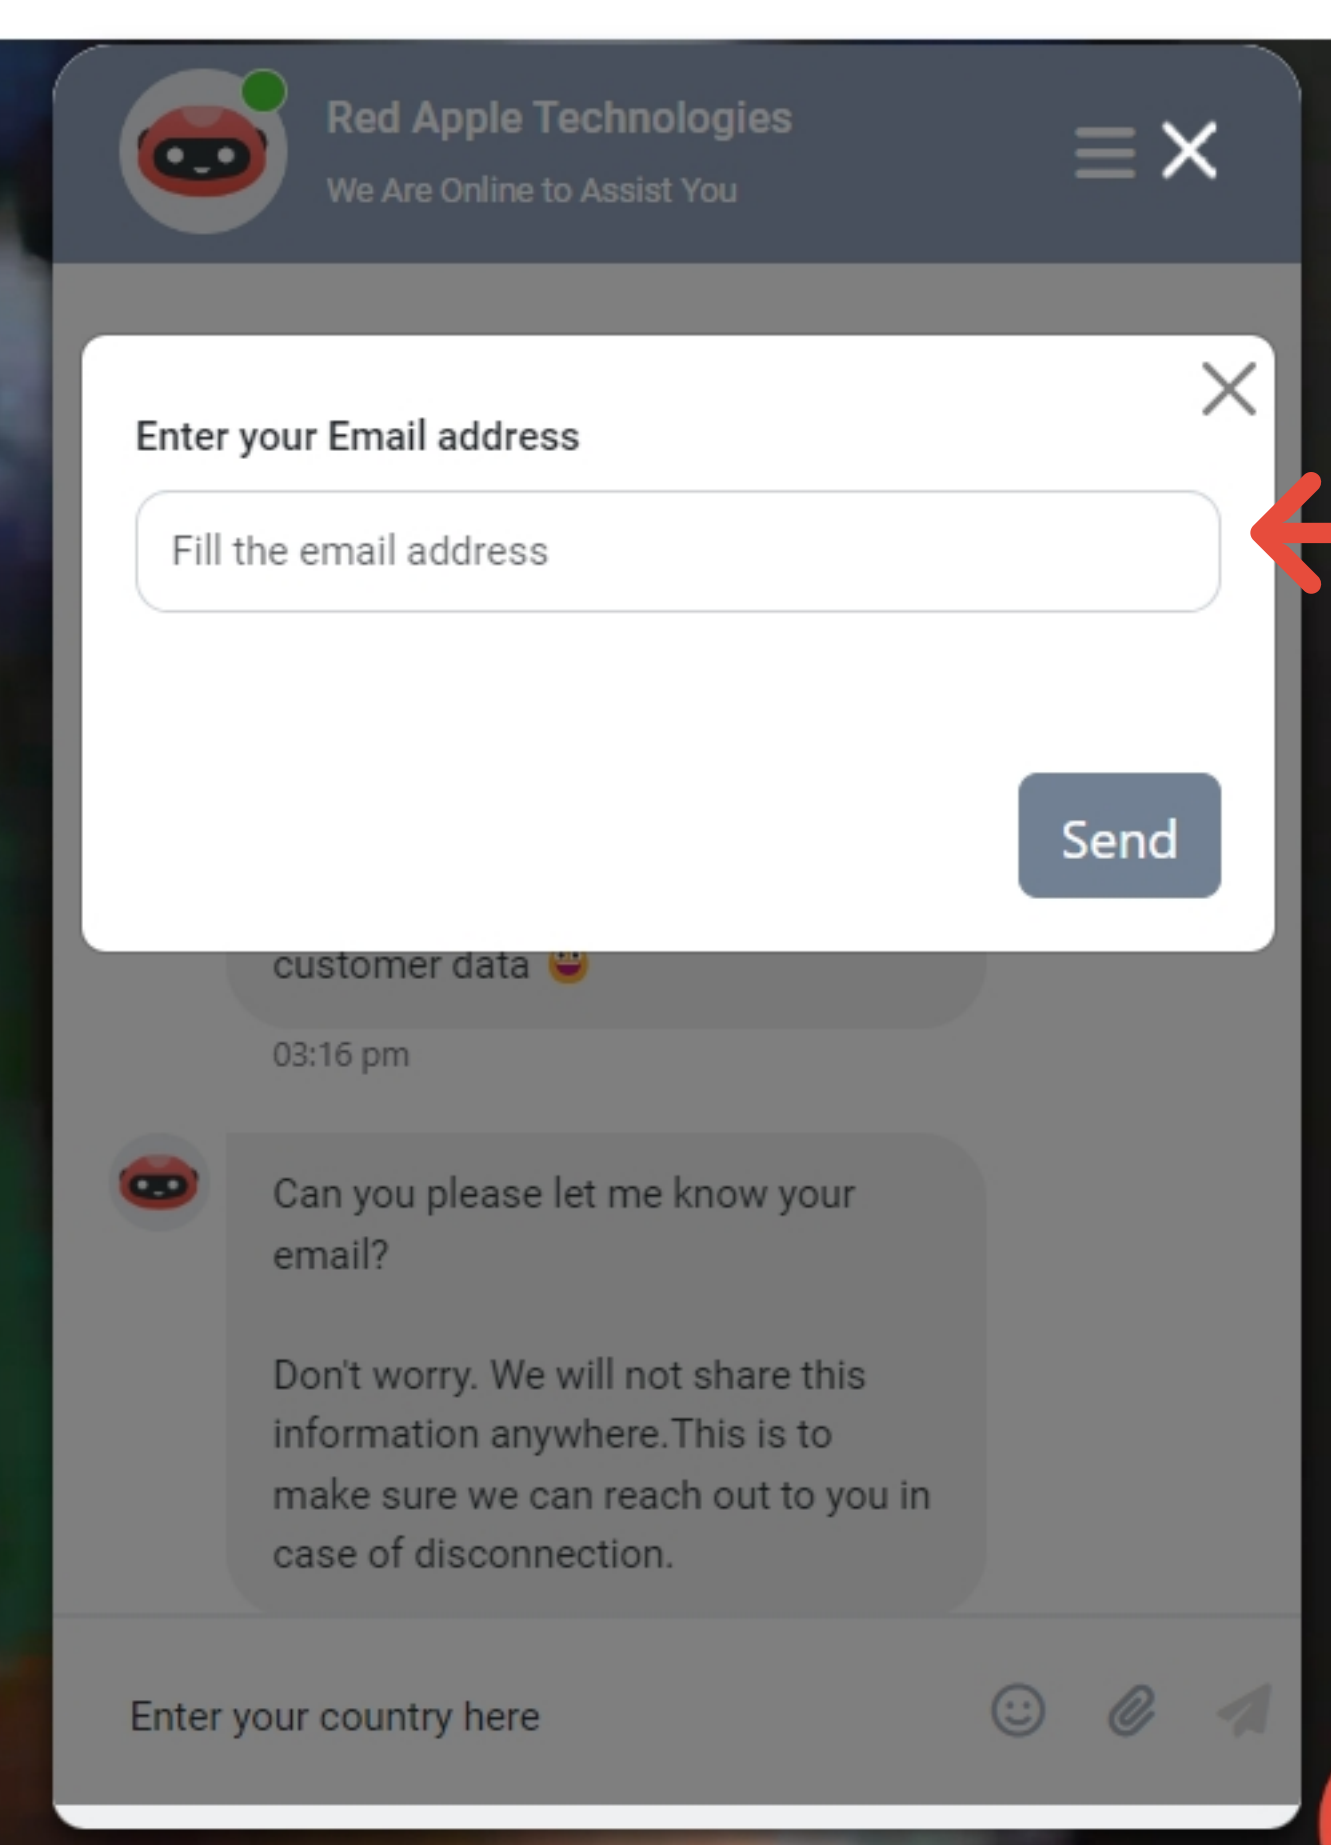

Feedback_V1.0

Old chat bot icon appearing after a while.

COMPANY BLOG **Quick Enquiry**

Overall design of Welcome screen to be change based on the updated design

Change the text color and button style as well.

Chat UI, should cover the Icon

Check the design, there should not be any profile icon.

Check the round value of the corner Also check the alignment.

Also check the design here

Check the overall popup design.