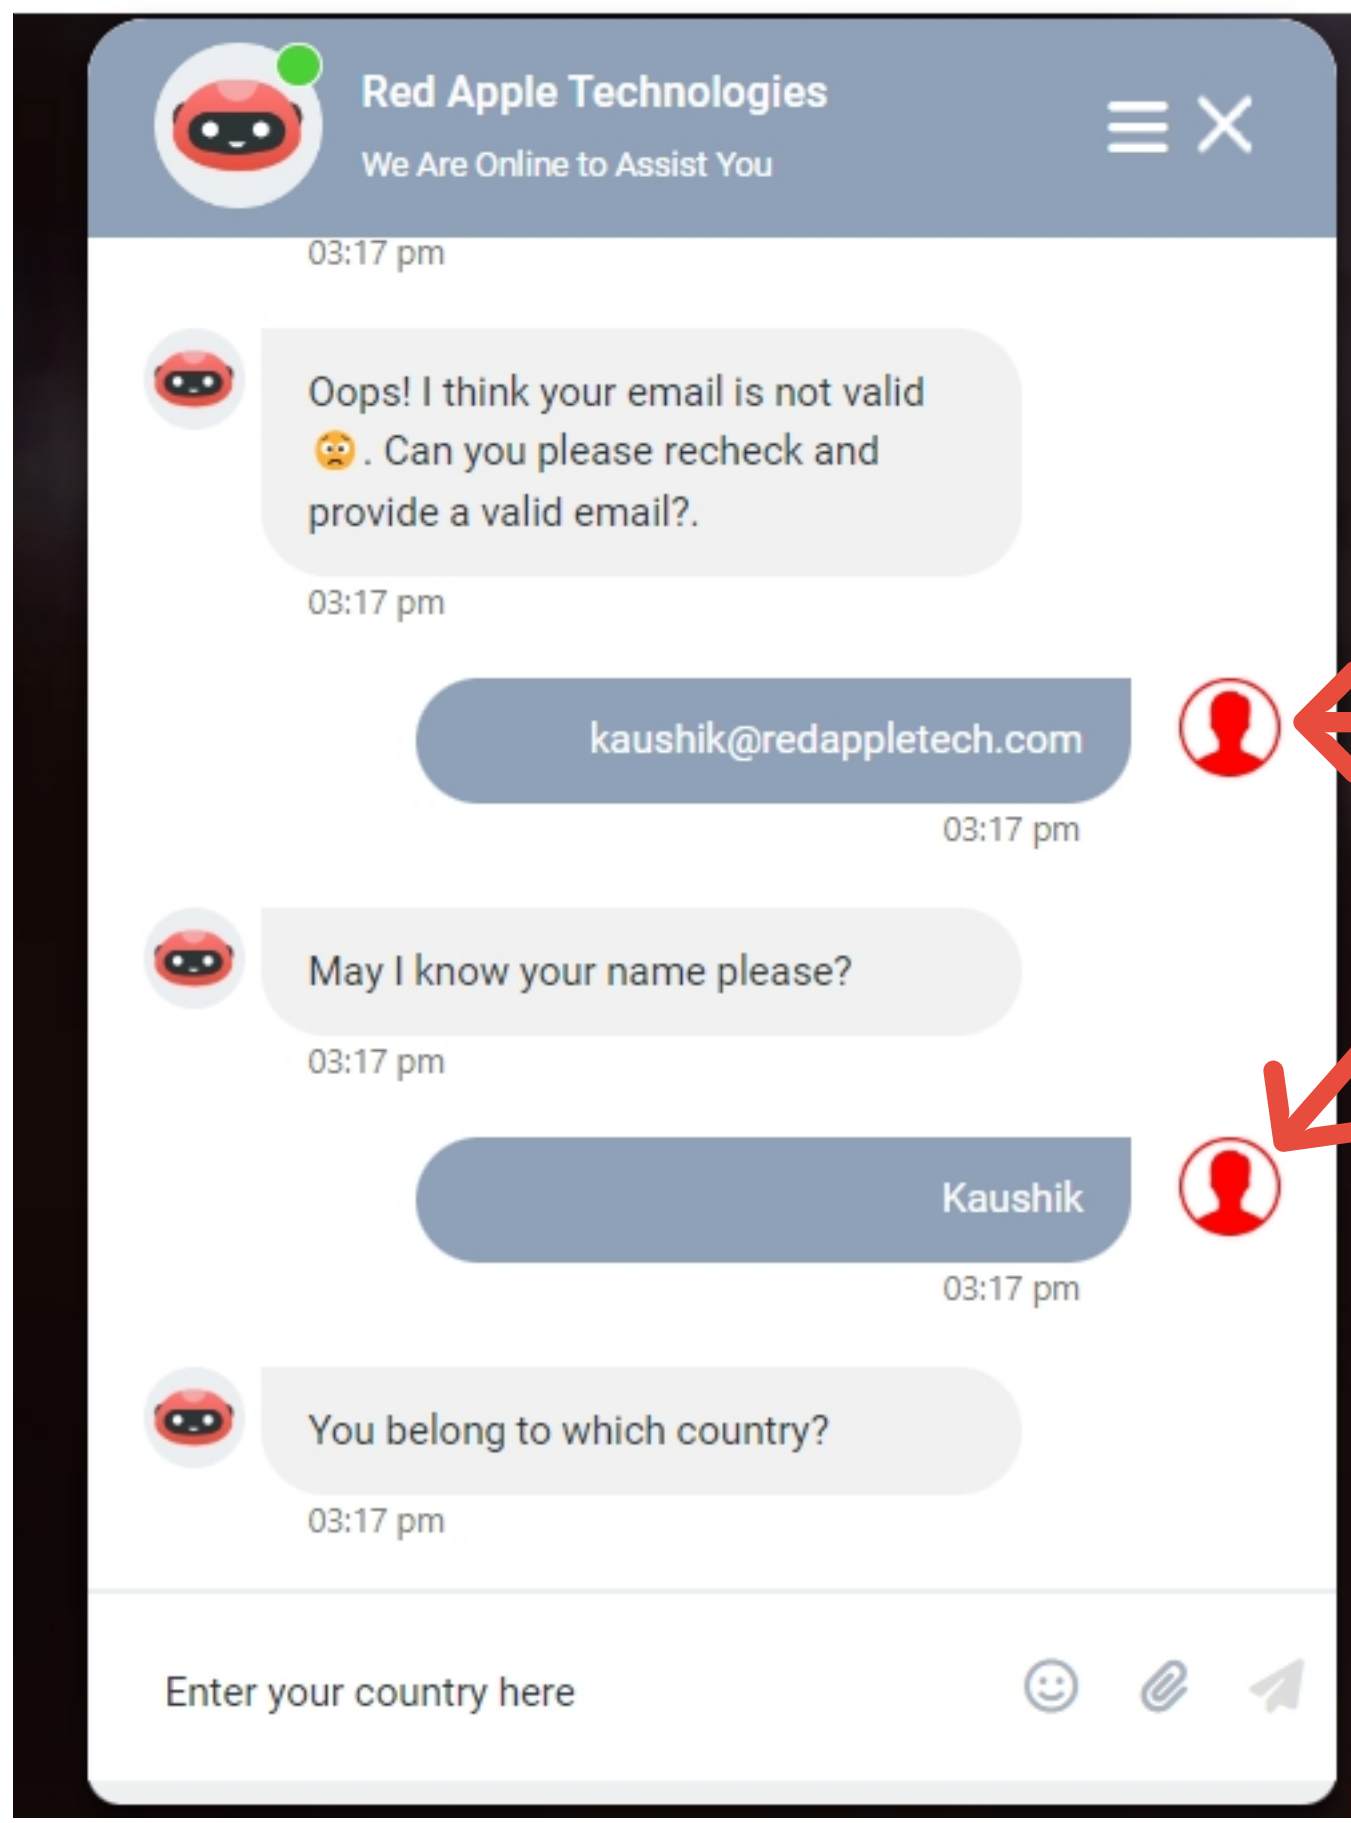

Feedback_V1.0

Old chat bot icon appearing after a while.

COMPANY BLOG **Quick Enquiry**

Overall design of Welcome screen to be change based on the updated design

Change the text color and button style as well.

Chat UI, should cover the Icon

Check the design, there should not be any profile icon.

Check the round value of the corner Also check the alignment.

Also check the design here

Check the overall popup design.